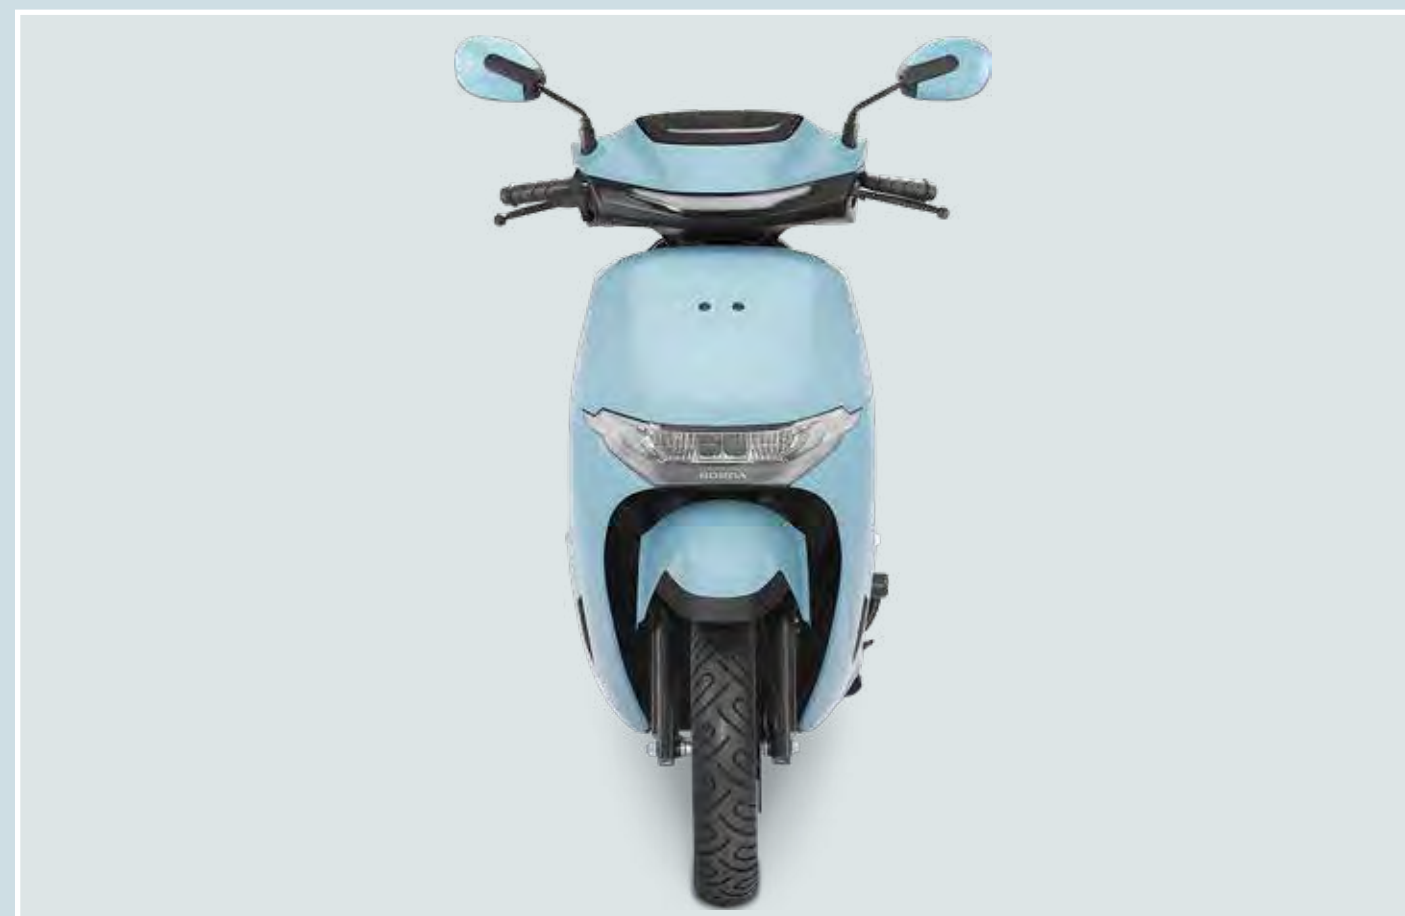

Bold, and eco-friendly, the iconic Activa e: is built for the future.

The Activa e: is more than just a ride—it's a revolution.

Electrify Your Dreams

Styling

Redefine your style with sleek, modern sophistication.

Stylish LED lighting

Enhancing style while ensuring safety in low visibility.

Smart rear design

Energy-efficient LEDs paired with a strong and sturdy grab-rail.

Diamond-cut alloys

Premium style meets a smoother, more refined ride (for both rear and front).